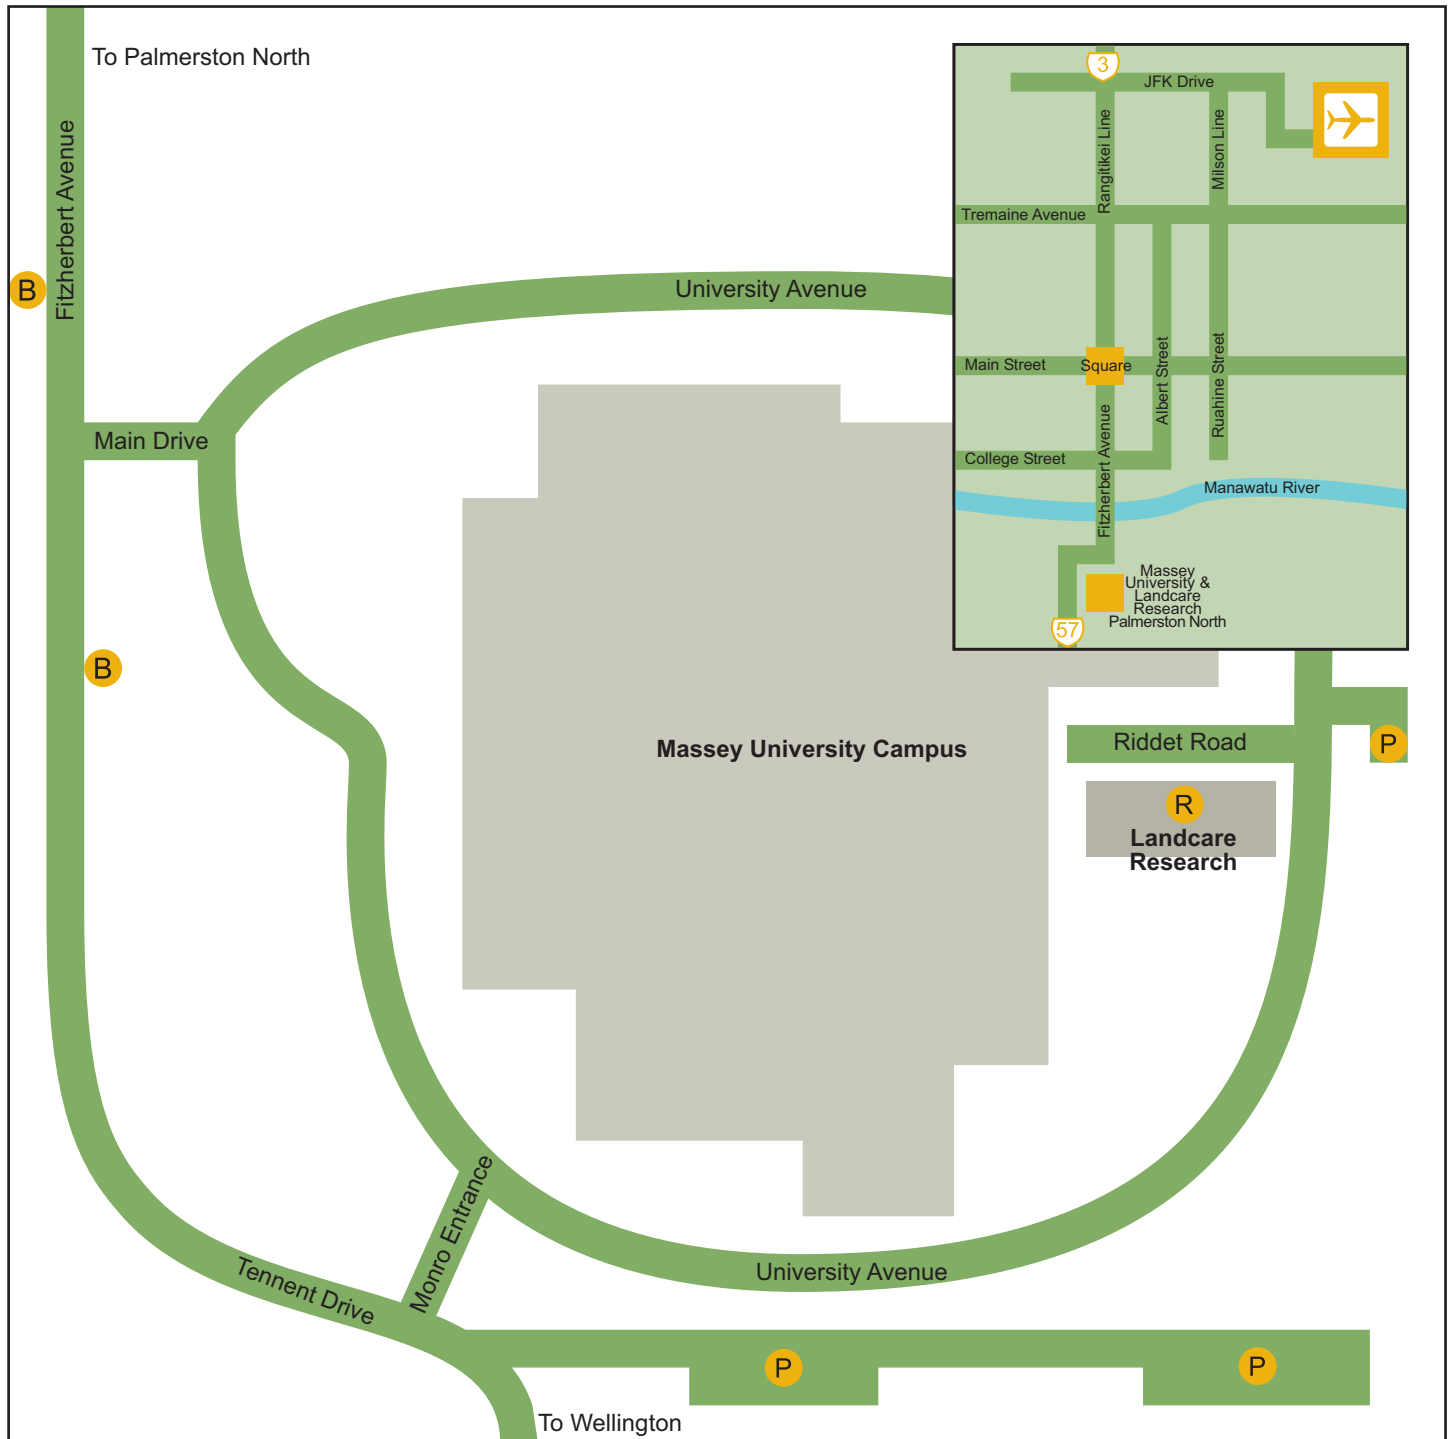

Landcare Research Palmerston North

Landcare Research
Palmerston North

Riddet Road
Massey University Campus
Palmerston North
New Zealand

Phone +64 6 353 4800

Travel time from airport = 30mins
Travel time from city centre = 12mins

Bus stop 

Parking 

Reception 

Palmerston North Airport 

State Highway 